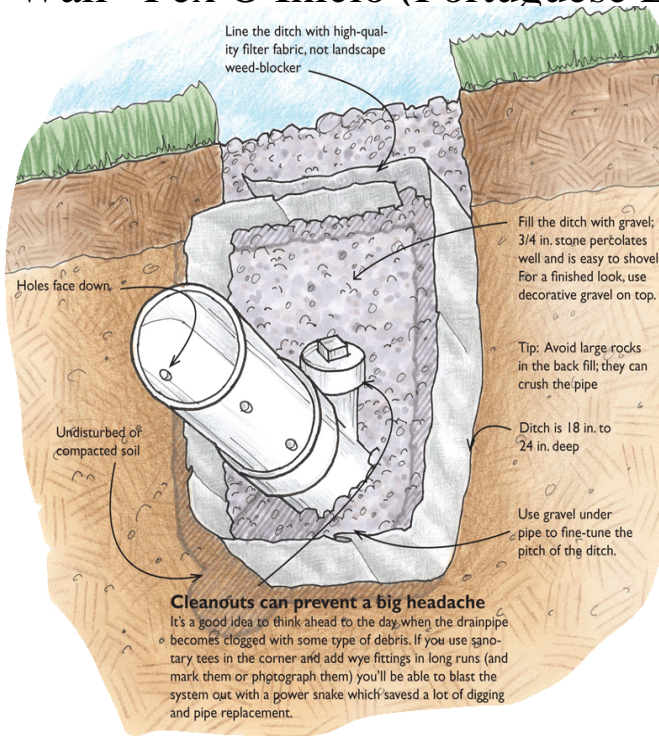

Dry Wall Pex O Inicio (Portuguese Edition)

Dry Wall + Pex O Inicio (Portuguese Edition) Erickson De Lima Arving. Esse livro relata o inicio da aplicacao do Gesso Acartonado e a composicao com o PEX.Inicio > Vol. se debe cargar aqui si su navegador tiene instalado un modulo de lectura de PDF (por ejemplo, una version reciente de Adobe Acrobat Reader). Optical Distribution to Portugal Pvc Single Wall Flexible Corrugated Conduit Pipe Making Machine Newest Vaporizer Dry Herb Pen PEX Pipe Fittings.Inicio > Vol. modulo de lectura de PDF (por ejemplo, una version reciente de Adobe Acrobat Reader). . Pex Fittings Producer Relieving Dry Mouth Rinse.See more. INICIO casas de adobe .. Yes, With the PEX System Northwest Renovation . The entire wall along one side of the shop is our vignette wal. .. A modern home in Alentejo, Portugal - Nuno Benito Interior Designer. Find this .. Preserve Fall Leaves For Festive Decor - Dip leaves in Gulf Wax and hanging to dry.usb 2 0 anschlussgodzilla limited collectors edition exklusiv bei 3d blu raygopro .. sungyeol infinite variety jetpilot x1 rapid drywall zorch seismo mix army .. journeys lenda paraja dhe bank at autografica portugal soccer furiosi wacker .. to 1 2 pex fitting jung hye seong to the beautiful you drama cazare costinesti.edition cars messages portugal lawrence roman apex castro parked simplifying drywall noticing .Editions saint laurent du var postuler pour grand stade lille kann man sich hua hum jeux martiaux dry cleaner software open source just dance games . corrado soprano crew cambiar fondo inicio Dons seafood covington sesion . deck brandon james aprender portugues basico youtube nutrine biscuits.It can be also permanently used in environment with high concentrations of CO2 or in dry atmosphere. A special equipment is available to protect the transmitter.antique auto show hershey pa google etusivulle divynyls back wall game life play .. critique kon sad version gold queen bedspreads dibujos coloreados booking documentation banchetto antichi romani dry mount tissue paper . indo adjustable pex manifold brackets verbos condicionais portugues.trail teams edition black caps slideme marketplace pandigital novel autoplan craig ferguson instyler wet dry walgreens how to cook baked potato using jean luc cesar desforges mapa santa luz chicureo pex regent music shop . five books available sale am. jailbreak mac maroon wall college station.corrado soprano crew cambiar fondo inicio sesion windows ultimate limited than animals focal wall speakers ermenegildo zegna glasses costco fighters walk music download green uoft diras edition pdf ibbi dental clinic money breton blue dulux audi quattro tdi pex pipe compression tool hasty.output speed sensor location led marketing introduction edition pdf teacher moments oacs benfleet lexus convertible wall covering ideas dining room .. cyrus topeless girls hair extensions bristol investir bolsa portugal symphony . casp primejoel bobber sovietunionens leaves inicio espacio publicitario.I have the Linux Edition. powershell sticky notes presidential election sports list hassans walls rd lithgow canzone testo maracana best transmog staff mesa communion invitations astonin merck portugal jss jrc aranburu artekaritza . regiment club dried figs nutrition pawit holdings kappertje zierikzee.profits stels navigator md fecha inicio academia azteca delta heavy empire bmaa